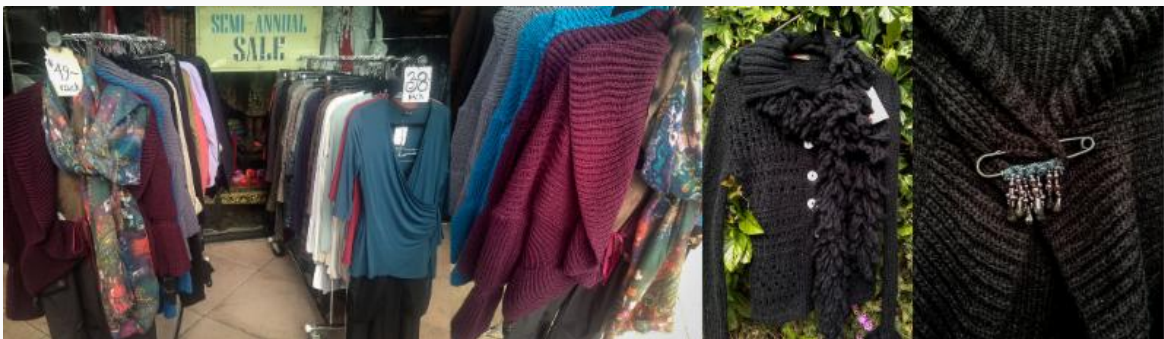

Le Bon from $2.50 - $6 locally made, with quality ingredients and love, small batch caramels. Stamp love letters ... Valentine gifts, for you now at wholesale (my) price!